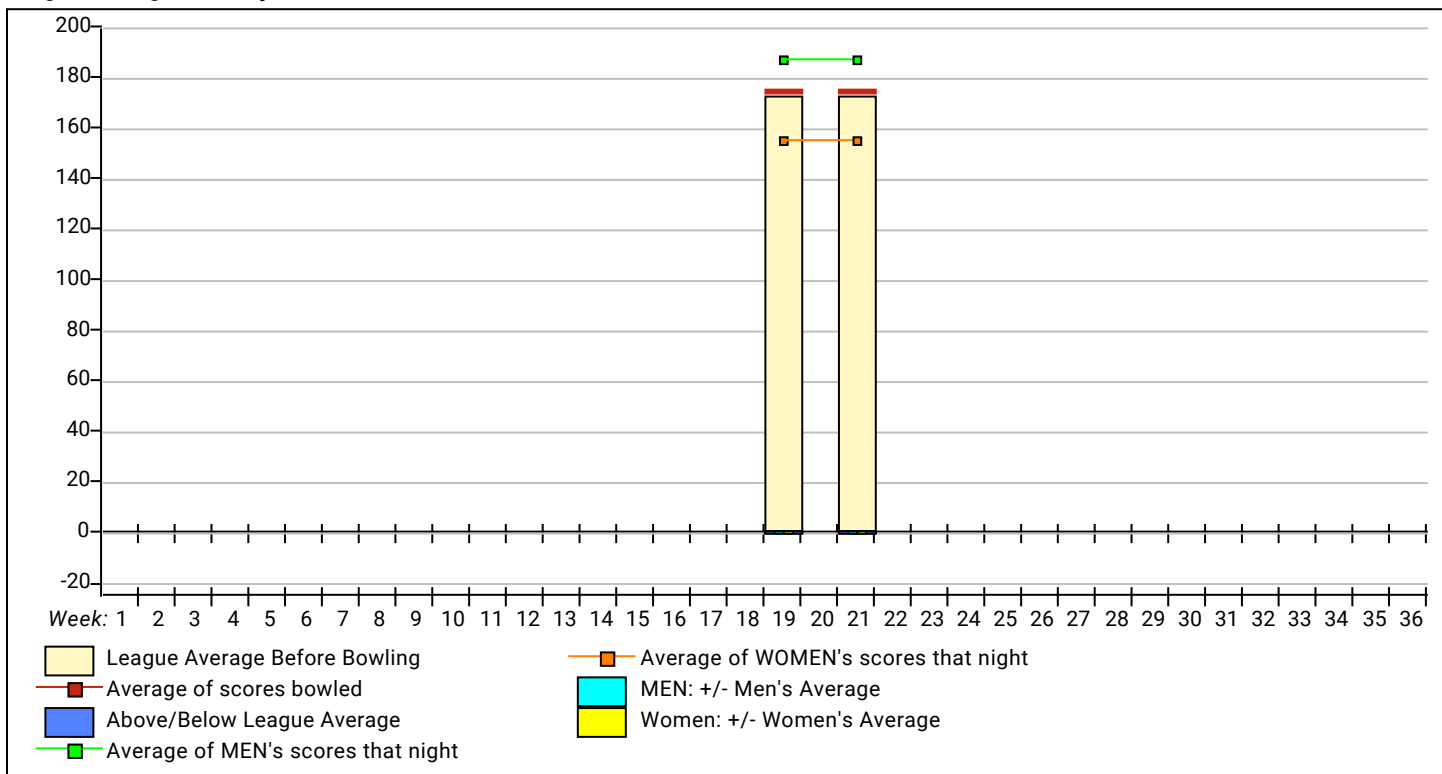

Name	Avg HDCP	-1-	-2-	-3-	Total	HDCP		Hi Scratch		High HDCP		Pins Gms	True Pin	
						Total		10	30	10	30		Avg	Drop
11 - In Dat Order														
Marsha Archibald	191	32	154	149	207	510	510	235	616	254	699	6322	33	191
Donna Dotts-*	165	55	176	a155	a155	486	486	214	578	278	770	9106	55	165
Jesse Wells	188	35	229	187	207	623	623	242	675	287	789	7930	42	188
William Hill	205	19	176	163	200	539	539	300	733	327	814	12962	63	205
Darnell Yankaway	bk169	52				0	0	160	443			882	6	147
12 - Guess Who's Here														
Willie Kimmons-*	201	23	246	178	226	650	650	263	714	292	801	12070	60	201
Brenda Anthony	155	64	153	172	174	499	499	197	521	263	716	8869	57	155
Walter Gaines	203	21	196	225	227	648	648	286	686	317	764	10972	54	203
Roger Gordon	210	15	245	258	234	737	737	279	737	300	765	13260	63	210

League Average Week-by-Week

Last Week's Top Scores

Team Scratch Game		Team Scratch Series		Team Handicap Game		Team Handicap Series	
861	Guess Who's Here	2261	Sure Shot	790	Just Give Up	2158	In Dat Order
738	Just Do It	2120	Soul Survivors	734	We Don't Care	2052	Salt & Pepper
711	Last Two Dollars	2003	Why Yall Here!	654	Split On It	1809	Climbing The Ladder
Men	Handicap Series	737	Roger Gordon	660	Darryl Cambric	648	Walter Gaines
	Handicap Game	257	Xavier Studway	253	Dimitri Johnson	229	Jesse Wells
	Scratch Series	721	Jaccari Brown	650	Willie Kimmons	618	Ron Thompson
	Scratch Game	254	Dean Smith	244	Greg Grier	224	Sharif Walker
Women	Handicap Series	601	Marie Mathis	513	Bernice Armstead	479	Brenda White
	Handicap Game	212	Yvonne Carter-Gordon	186	Kaya Studway	176	Donna Dotts
	Scratch Series	526	Cathy Shenault	499	Brenda Anthony	452	Annette Scott
	Scratch Game	207	Marsha Archibald	179	Lena Kennedy	167	Yolanda Hale