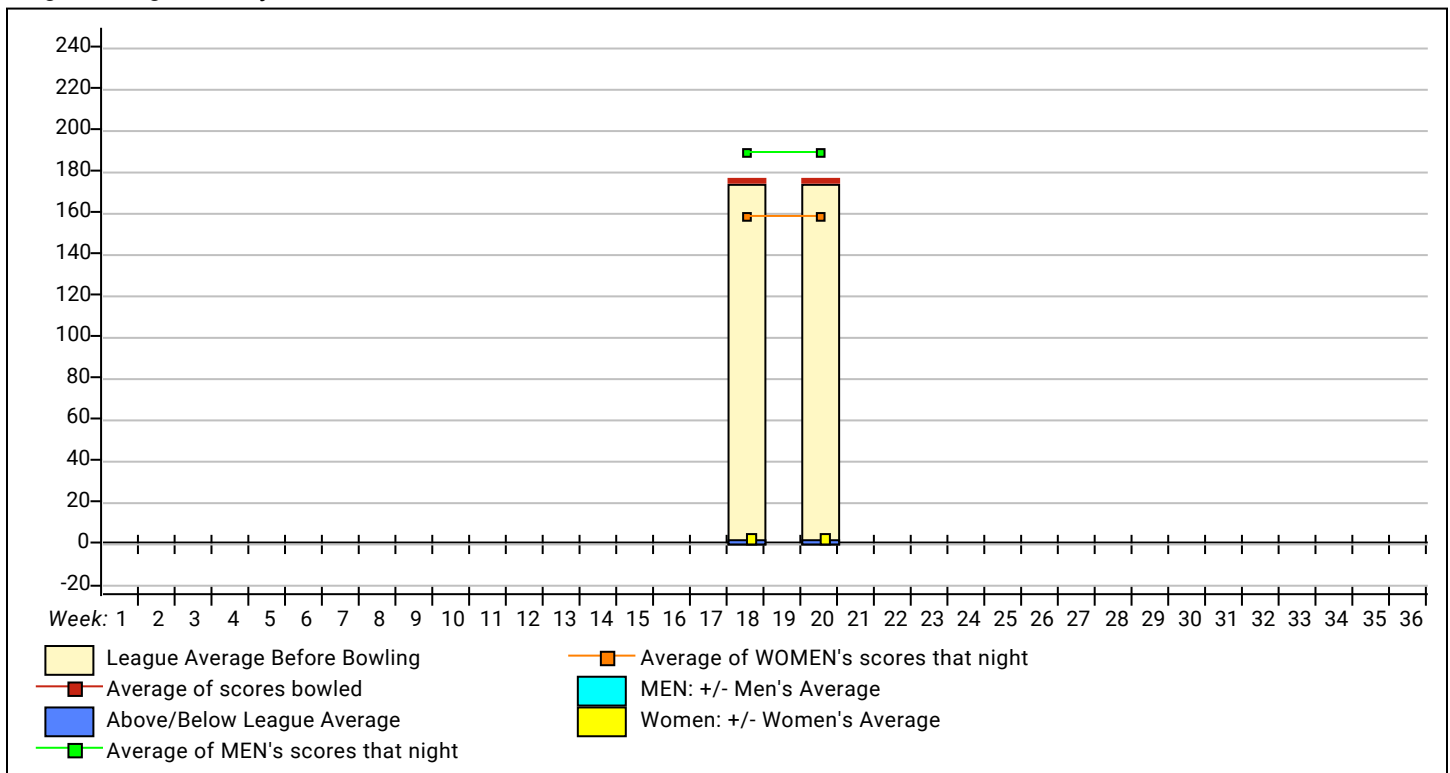

Name	Avg HDCP	-1-	-2-	-3-	Total	HDCP	Hi Scratch	High HDCP	Pins	Gms	True Pin	Avg Drop		
						Total	10 30	10 30						
10 - Split On It														
Alanna Brooks	150	69	a140	a140	a140	420	420	204	528	283	744	3609	24	150
Felicia Gatewood	124	92	110	153	134	397	397	160	427	254	709	4119	33	124
Isaiah Hopkins	173	48	144	185	154	483	483	229	612	280	765	7813	45	173
Anthony Boyle	156	63	167	136	145	448	448	222	588	288	786	7060	45	156
11 - In Dat Order														
Marsha Archibald	193	30	191	163	185	539	539	235	616	254	699	5812	30	193
Donna Dotts-*	165	55	188	177	201	566	566	214	578	278	770	8930	54	165
Jesse Wells	187	36	223	222	230	675	675	242	675	287	764	7307	39	187
William Hill	207	18	246	204	205	655	655	300	733	327	814	12423	60	207
Darnell Yankaway	bk169	52				0	0	160	443			882	6	147
12 - Guess Who's Here														
Willie Kimmons-*	200	24	182	182	187	551	551	263	714	292	801	11420	57	200
Brenda Anthony	155	64	180	116	182	478	478	197	521	263	716	8370	54	155
Walter Gaines	202	22	215	213	175	603	603	286	686	317	764	10324	51	202
Roger Gordon	208	17	183	211	237	631	631	279	726	300	765	12523	60	208

League Average Week-by-Week

Last Week's Top Scores

Team Scratch Game	Team Scratch Series	Team Handicap Game	Team Handicap Series
848 In Dat Order	2382 Just Give Up	844 Soul Survivors	2263 Guess Who's Here
773 Why Yall Here!	2056 Just Do It	742 Salt & Pepper	2008 We Don't Care
712 Sure Shot	1953 Climbing The Ladder	614 Split On It	1633 Last Two Dollars
Men	Handicap Series 738 Jaccari Brown	675 Jesse Wells	603 Walter Gaines
	Handicap Game 258 Dimitri Johnson	237 Willie Studway	237 Roger Gordon
	Scratch Series 678 Xavier Studway	638 Darryl Cambric	234 Jesse Banks
	Scratch Game 246 Edward Kimbrough	246 William Hill	595 Sharif Walker
			236 Ron Thompson
			212 Sylvester Morgan